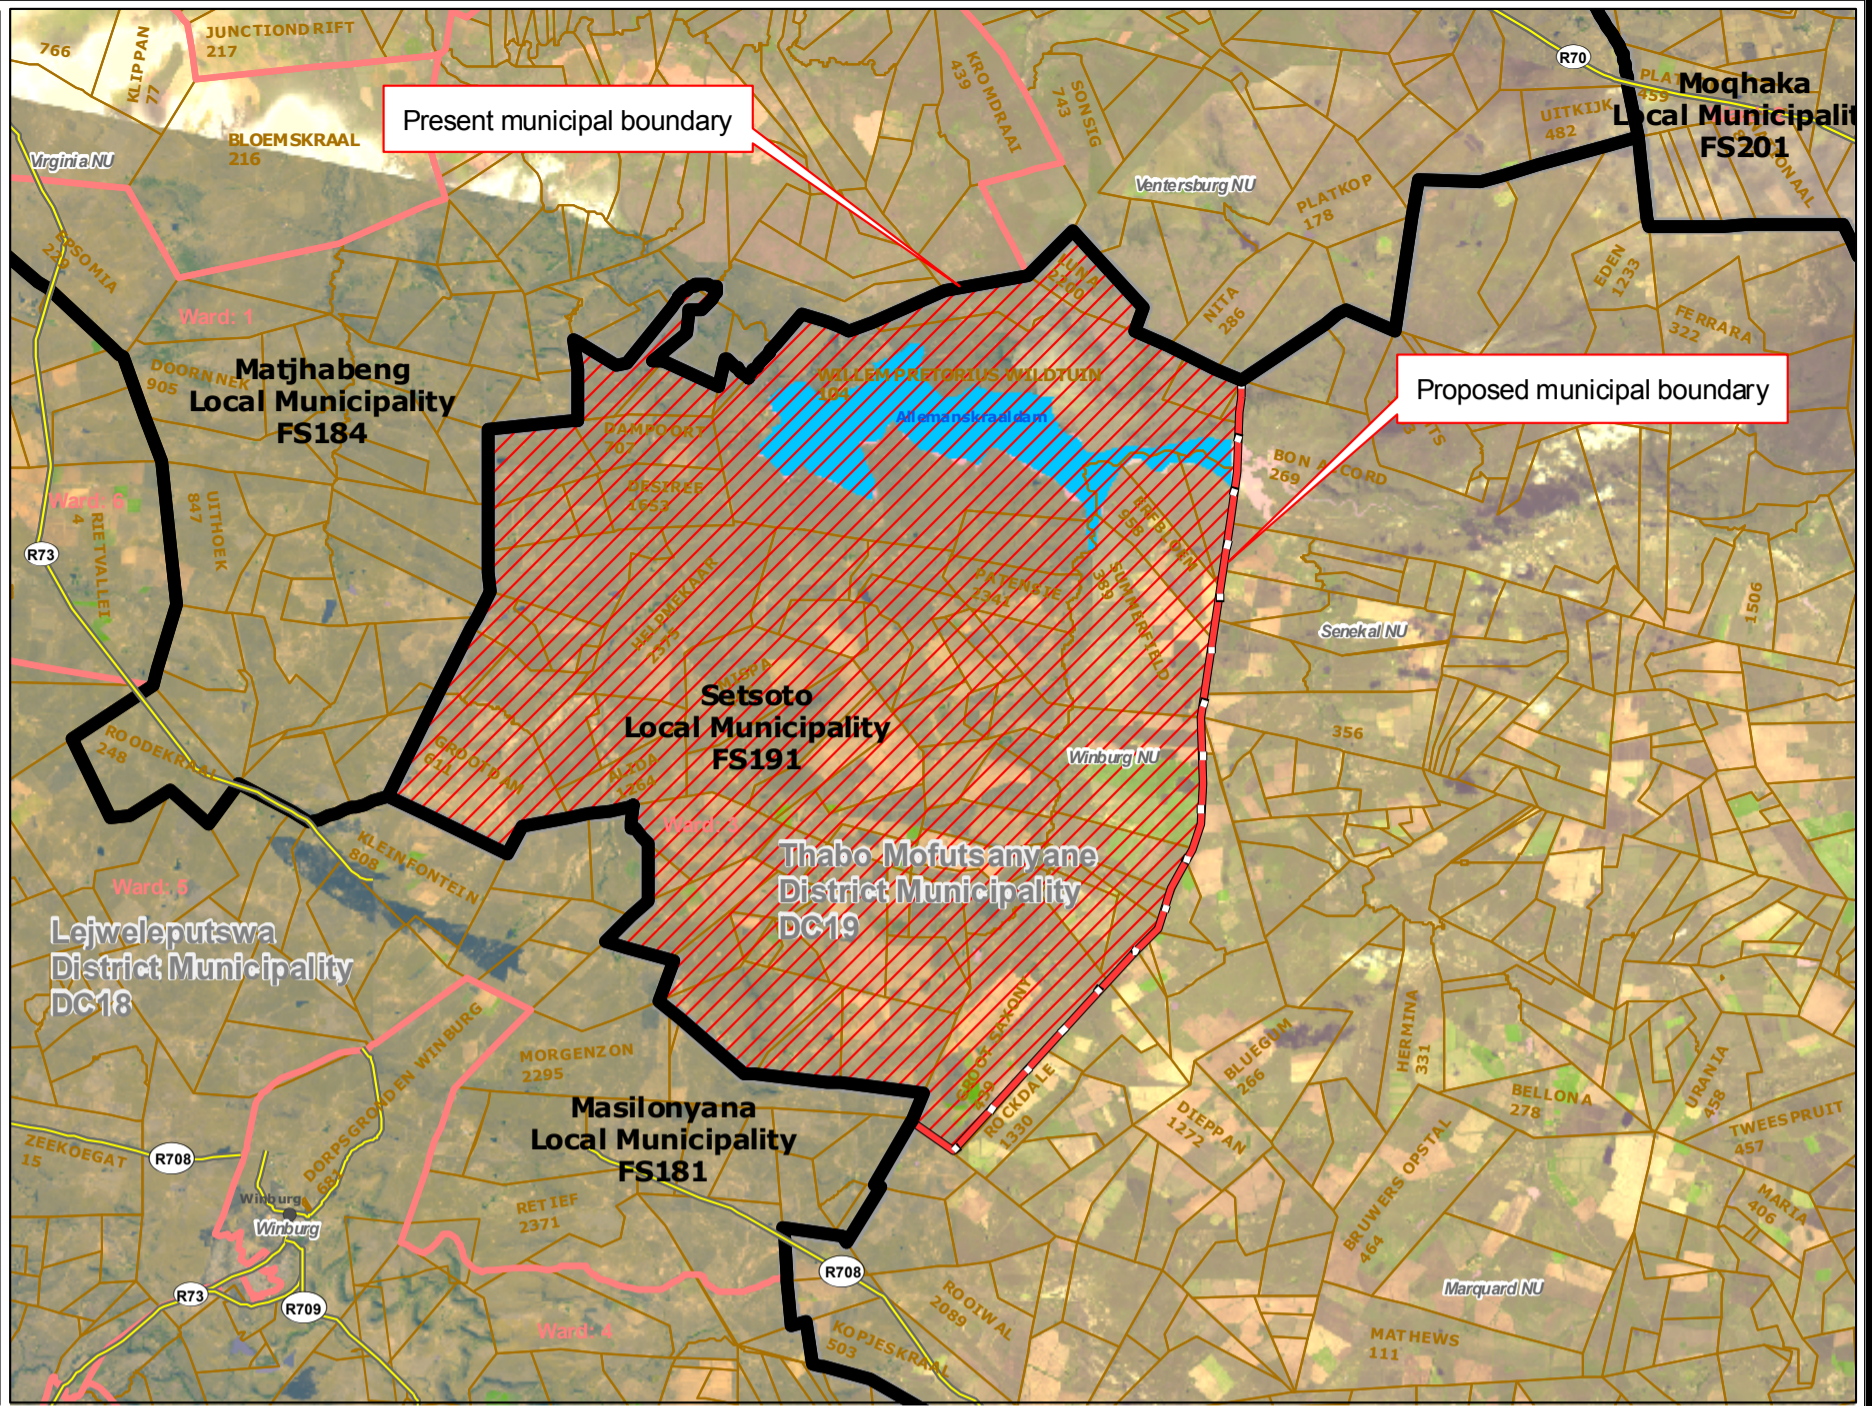

Redetermination of municipal boundaries

MAP NUMBER
DEM475

DATE
February 2012

Legend

- District Municipalities
- Local / Metro Municipalities
- Proposed boundary change
- Traditional Council Areas
- Wards
- SubPlace
- Parent Farms
- Dams
- National Roads
- Main Roads
- Secondary Roads
- Streets
- Railways
- Rivers
- Towns
- Schods
- Health Facilities
- Police Stations
- Airports

PRE SECTION 26 DESCRIPTION:

Proposed redetermination of the municipal boundaries of Setsoto Local Municipality (FS191), Thabo Mofutsanyane District Municipality (DC19), Matjhabeng Local Municipality (FS184) and Lejweleputswa District Municipality (DC18), by excluding the following farms as per attached schedule (Aldam Aventura) from the municipal areas of Setsoto Local Municipality (FS191) and Thabo Mofutsanyane District Municipality (DC19), and by including them into the municipal areas of Matjhabeng Local Municipality (FS184) and Lejweleputswa District Municipality (DC18)