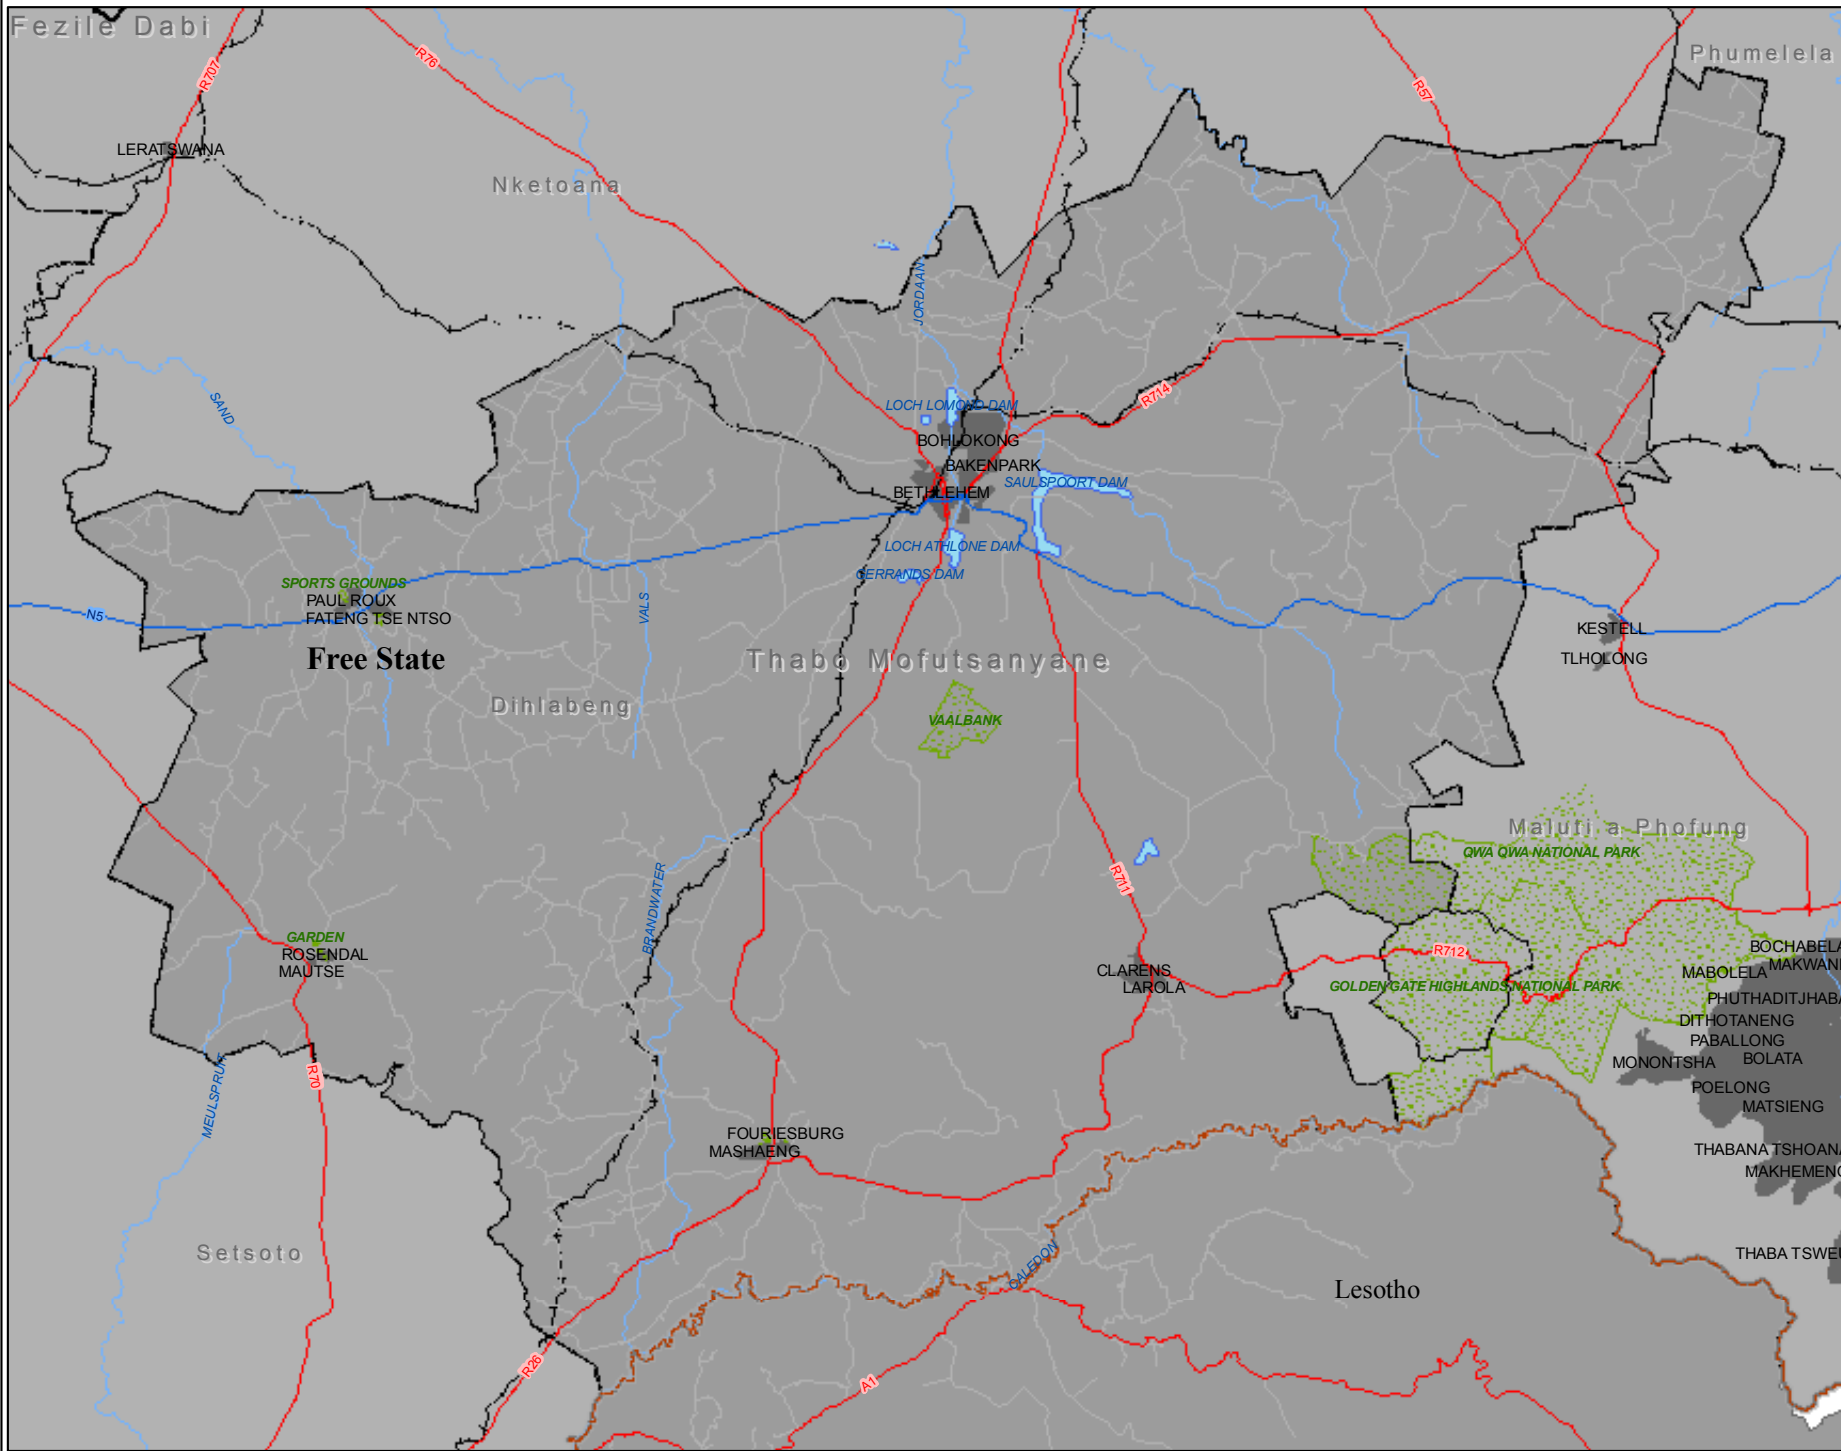

Dihlabeng Municipality - Basemap

0 3.75 7.5 15 km
1:500,000

Legend

- Provinces
- Local Municipal Boundaries
- National Route
- Main Route
- Secondary Route
- Rail
- Parks
- Waterbodies
- Rivers
- Settlements
- District_Municipal Boundaries

Map Created by:
National Disaster Management Centre
(+27) 12 334 0444 (t)
(+27) 12 334 0810 (f)
www.ndmc.gov.za

Data Supplied by:
Boundaries - MDB (08)
Cities & Towns - S&M (08)
Roads - BCX (08)
Parks - Dept Agriculture
Rivers & Waterbodies - BCX (08)

 
Department
Provincial and Local Government
REPUBLIC OF SOUTH AFRICA

NDMC_Maps\LM Maps\Basemap\
Dihlabeng_A4_LS